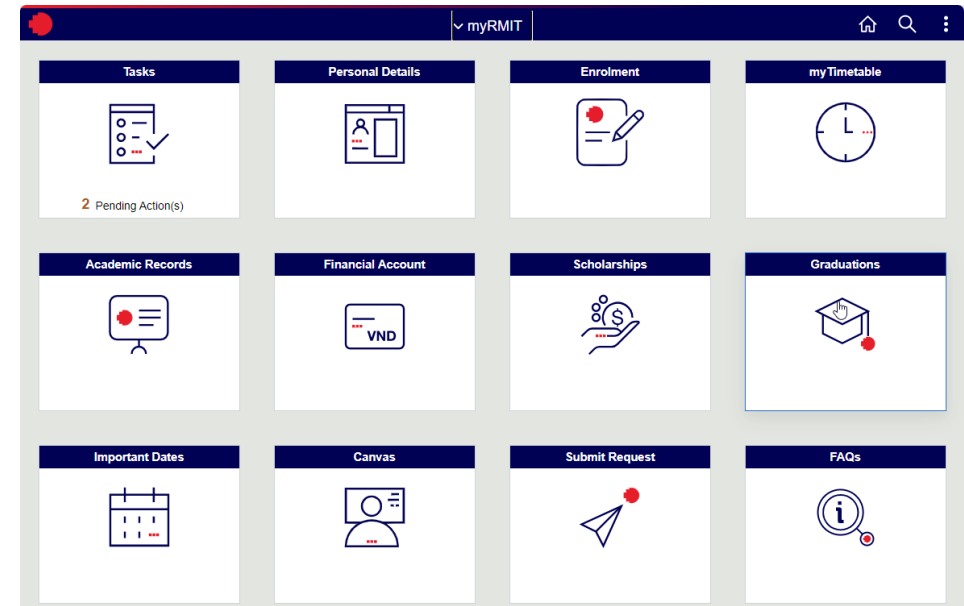

Overview

myRMIT is the self-service platform for you to easily manage your student-related activities from enrolment, through to graduation. myRMIT is accessible on mobile devices, laptop, and desktop.

Login

You can find a link to myRMIT from www.rmit.edu.vn/students/my-studies/myrmit

The myRMIT login page displays.

Step 1. Enter RMIT Student number in the **User ID** field (i.e. S123456).

Step 2. Enter password in the **Password** field.

Step 3. Click **Sign In**.

Navigation

The **myRMIT Home Page** displays information logically grouped by your key tasks using tiles and visuals. This ensures that you can effortlessly locate the information you are seeking.